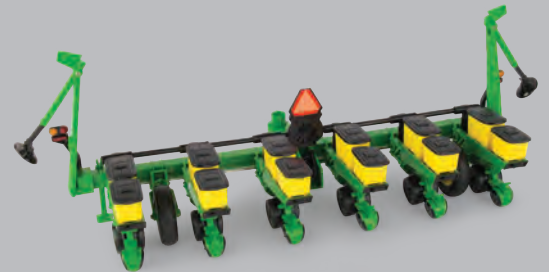

LP68842 Sku: 46763
1:16 Big Farm 1700 Corn Planter
Pack: 4 – Age grade: 3+
Adjustable marker arms. Planter can be
raised and lowered. Works with most
1:16 scale tractors.